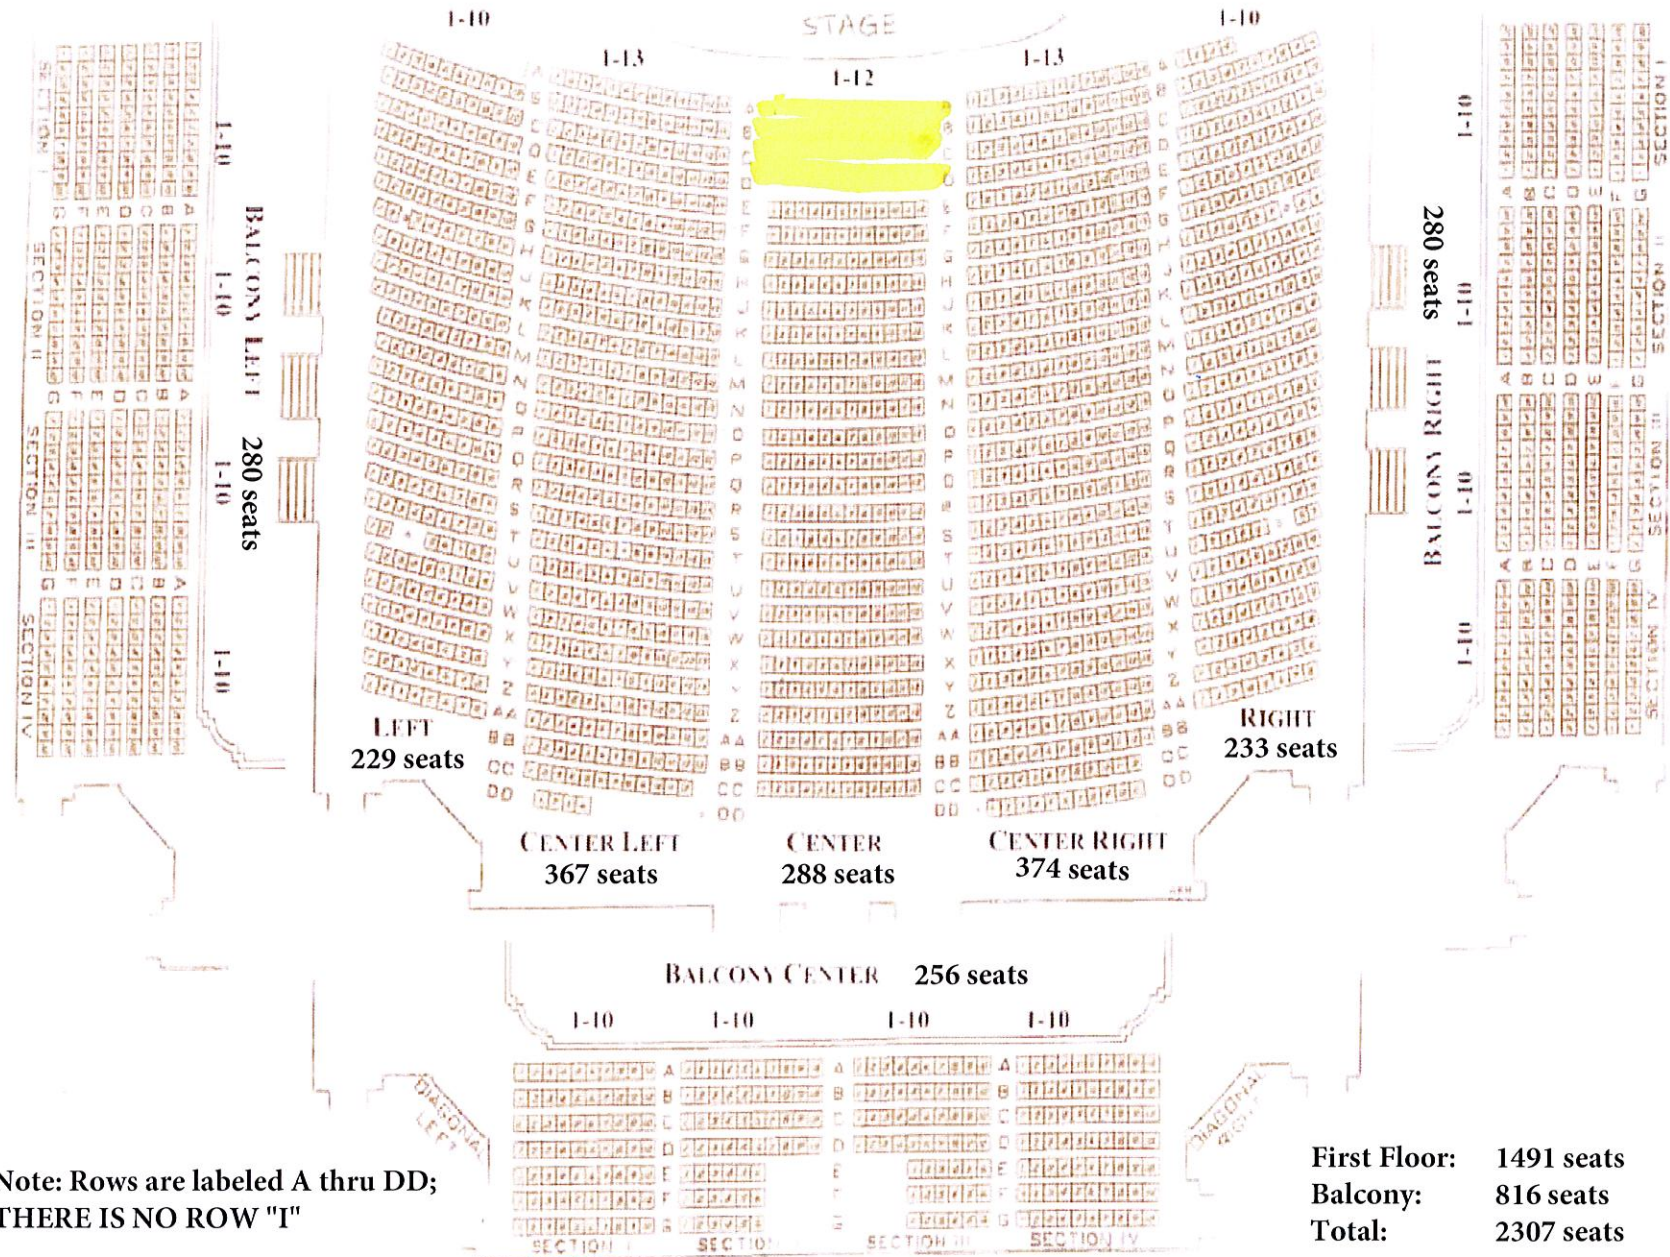

# Seating Chart

# AUDITORIUM

Note: Rows are labeled A thru DD;  
THERE IS NO ROW "I"

Temporary seating can be added in  
to Center rows A-D adding 48 seats

# Seating Chart

Note: Rows are labeled A thru DD;  
THERE IS NO ROW "I"

First Floor: 1491 seats  
Balcony: 816 seats  
Total: 2307 seats

Temporary seating can be added in  
to Center rows A-D adding 48 seats

# AUDITORIUM