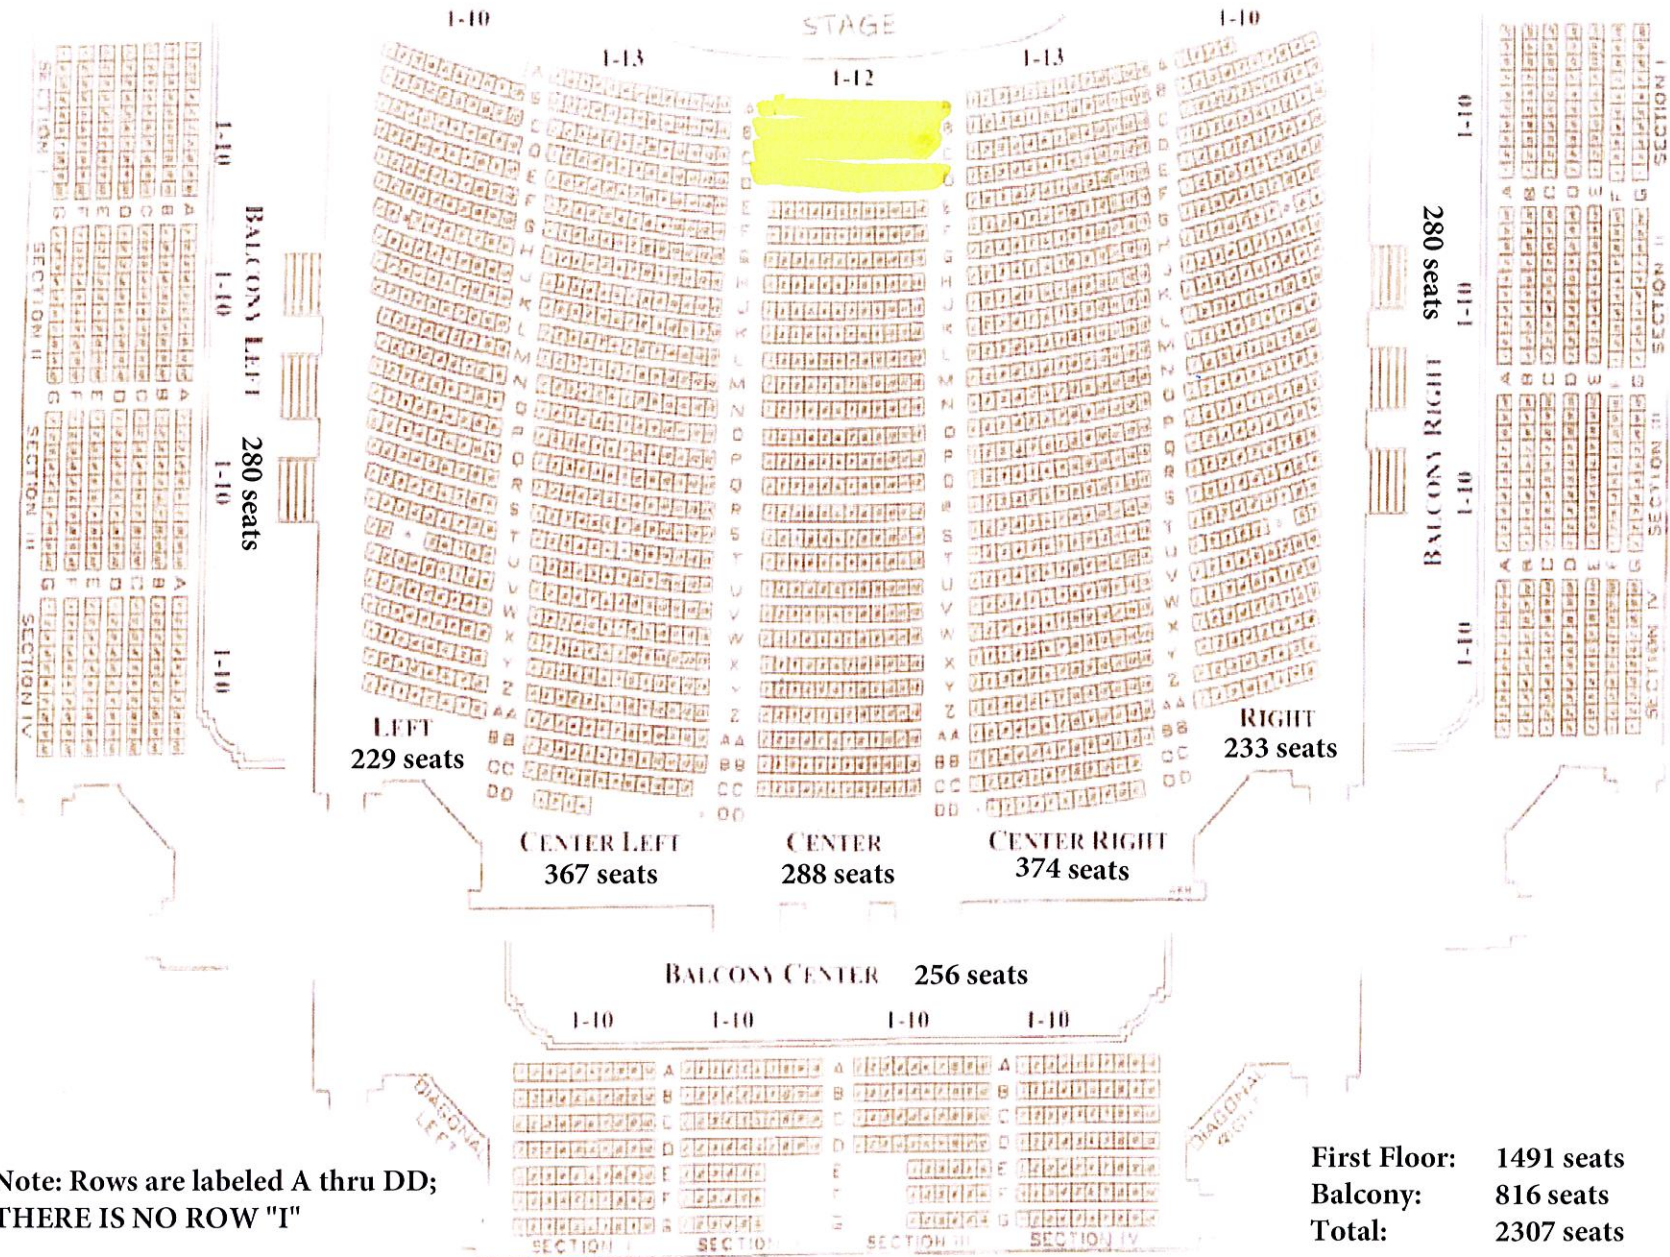

# Seating Chart

# AUDITORIUM

Note: Rows are labeled A thru DD;  
THERE IS NO ROW "I"

Temporary seating can be added in  
to Center rows A-D adding 48 seats

# Seating Chart

Note: Rows are labeled A thru DD;  
THERE IS NO ROW "I"

First Floor: 1491 seats  
Balcony: 816 seats  
Total: 2307 seats

Temporary seating can be added in  
to Center rows A-D adding 48 seats

# AUDITORIUM